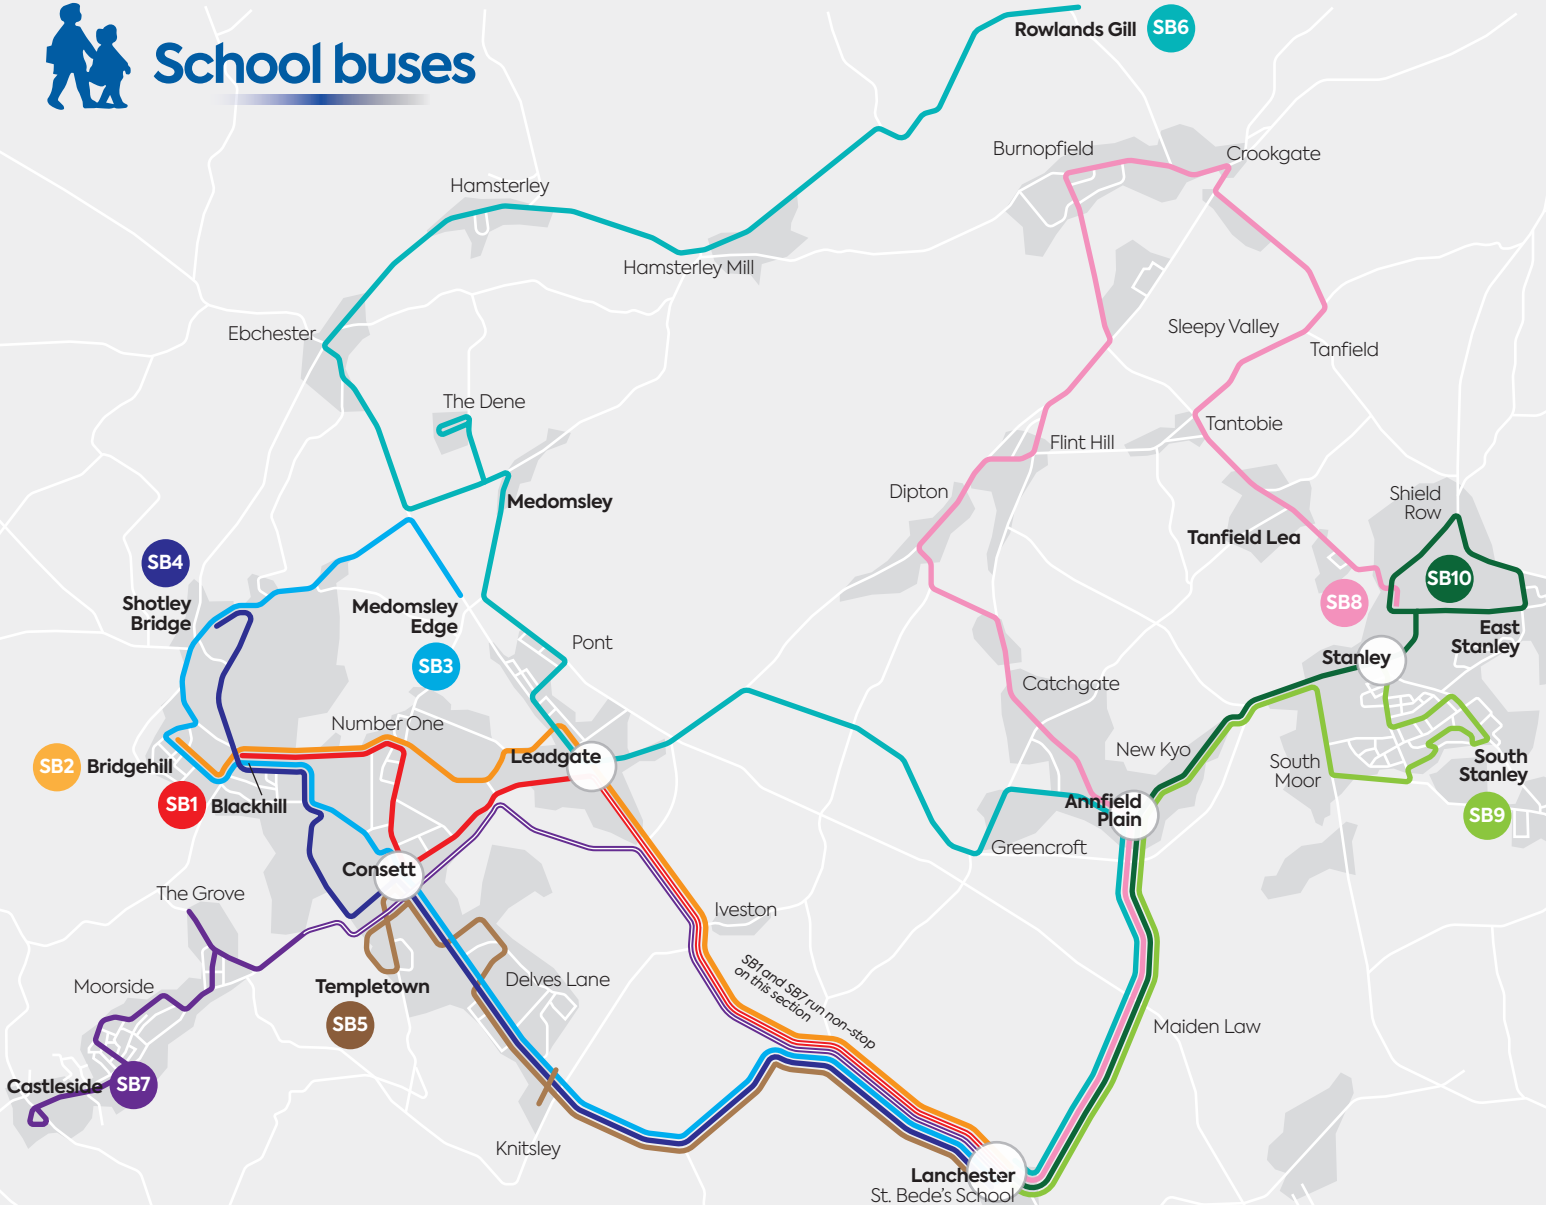

from
1 September 2025

brought to you by
GoNorthEast
Part of **GoAhead**

GoNorthEast
Part of **GoAhead**

School buses

- SB1** from Blackhill
- SB2** from Bridgehill
- SB3** from Medomsley
- SB4** from Shotley Bridge
- SB5** from Templetown
- SB6** from Rowlands Gill
- SB7** from Castleside
- SB8** from Tanfield Lea
- SB9** from South Stanley
- SB10** from East Stanley

The St. Bede's 7-day and 28-day tickets can be used at any time of day Monday to Fridays during St. Bede's school term times, on any Go North East local bus service, perfect if needing to connect between buses to get to or from school.

this service runs non-stop between Leadgate The Wheatsheaf/Co-op and St. Bede's School, in both directions.

The stops on Durham Road in Leadgate are service by service SB2.

SB2 from Bridgehill, Blackhill & Leadgate via Number One