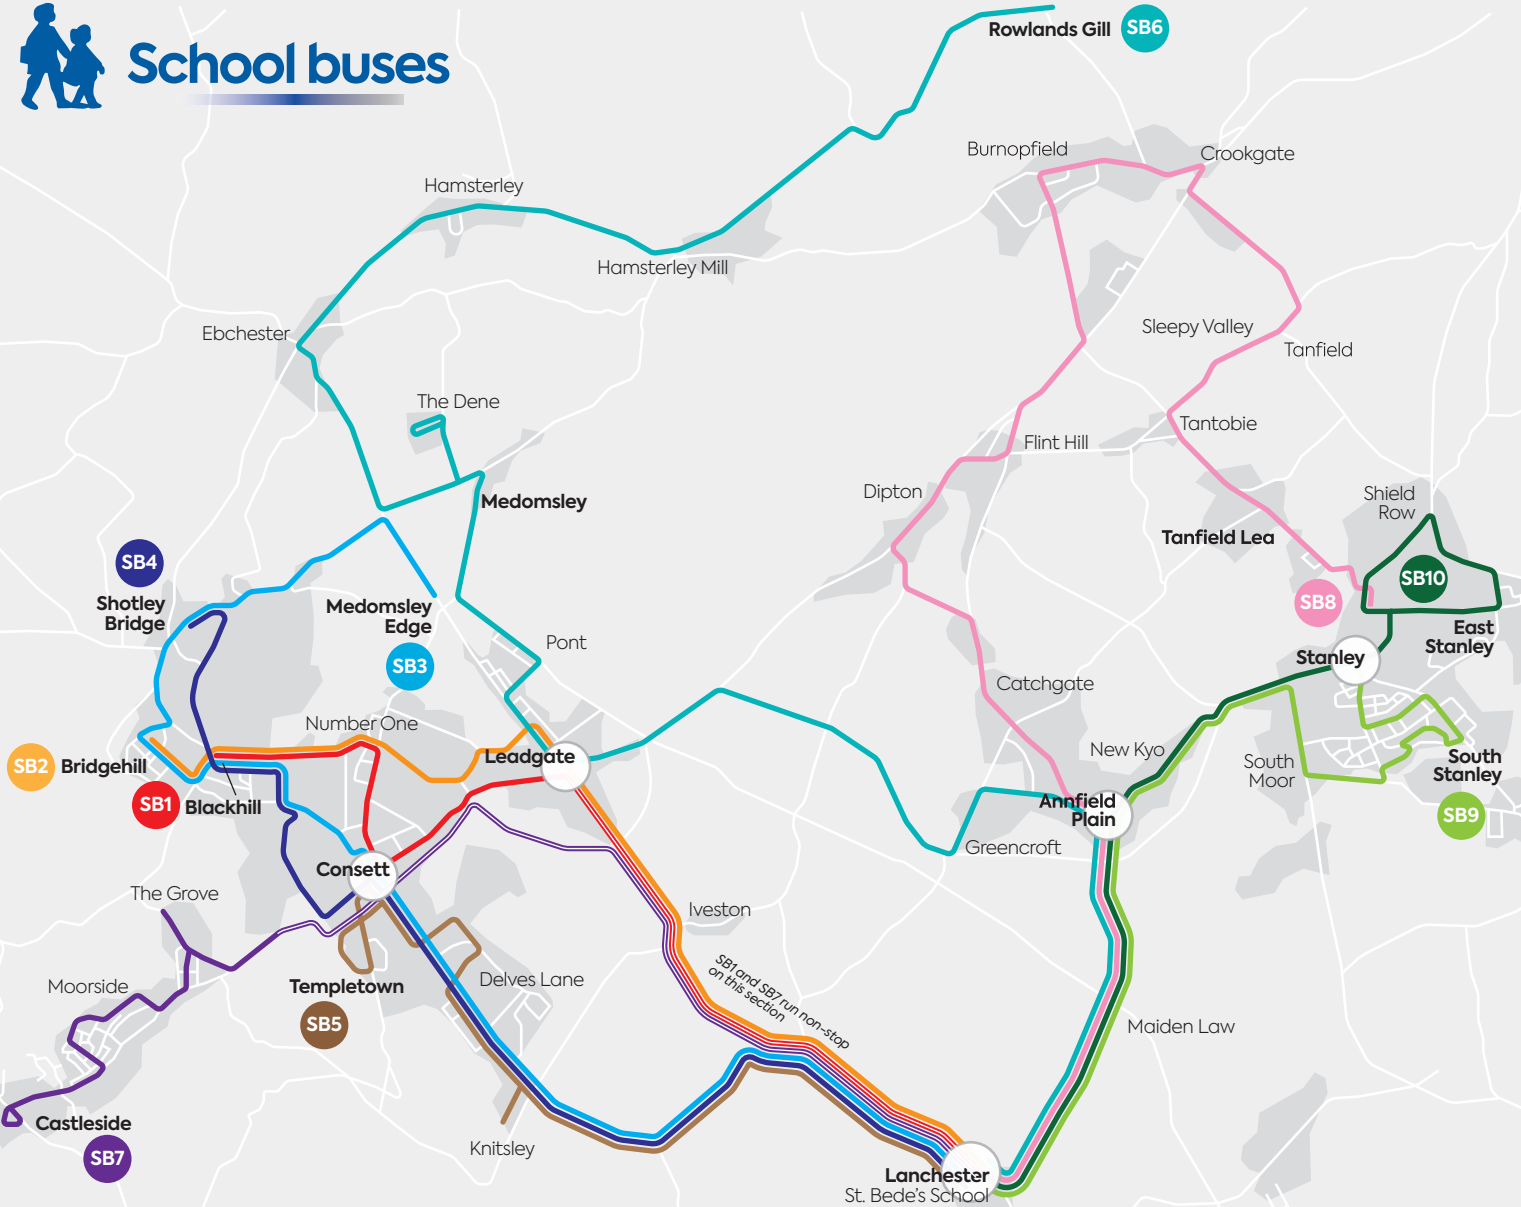

from
May 2026

brought to you by
GoNorthEast
Part of **GoAhead**

GoNorthEast
Part of **GoAhead**

School buses

- SB1 from Blackhill
- SB2 from Bridgehill
- SB3 from Medomsley
- SB4 from Shotley Bridge
- SB5 from Templetown
- SB6 from Rowlands Gill
- SB7 from Castleside
- SB8 from Tanfield Lea
- SB9 from South Stanley
- SB10 from East Stanley

The St. Bede's 7-day and 28-day tickets can be used at any time of day Monday to Fridays during St. Bede's school term times, on any Go North East local bus service, perfect if needing to connect between buses to get to or from school.