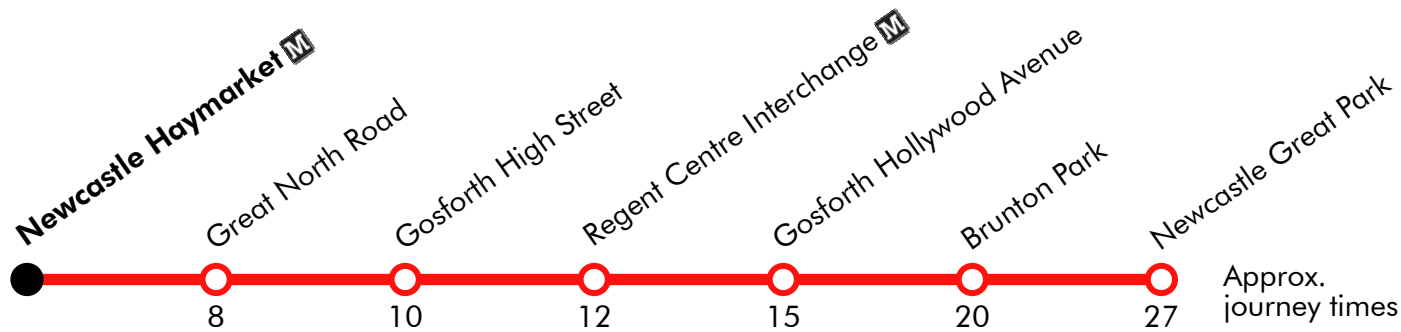

46A

Newcastle - Great Park

Effective from: 27/03/2022

Arriva

Monday to Friday

Newcastle Haymarket	0725	0830	0935	Then at these mins. past the hour	35	until	1535	1635	1740	1845
Great North Road	0733	0838	0943		43		1543	1644	1749	1851
Gosforth High Street	0735	0840	0945		45		1545	1646	1751	1853
Regent Centre Interchange	0737	0842	0947		47		1547	1649	1754	1855
Gosforth Hollywood Avenue	0740	0845	0950		50		1550	1652	1757	1858
Brunton Park	0745	0850	0955		55		1555	1658	1803	1903
Newcastle Great Park	0752	0857	1002	02	1602	1705	1810	1910		

Saturday

Newcastle Haymarket	0835	Then at these mins. past the hour	35	until	1635	1735	1840
Great North Road	0843		43		1643	1743	1846
Gosforth High Street	0845		45		1645	1745	1848
Regent Centre Interchange	0847		47		1647	1747	1850
Gosforth Hollywood Avenue	0850		50		1650	1750	1853
Brunton Park	0855		55		1655	1755	1858
Newcastle Great Park	0902	02	1702	1802	1905		

Via: Percy Street, Barras Bridge, Great North Road, Gosforth High Street, Great North Road, Hollywood Avenue, Great North Road, Polwarth Drive

46A

Great Park - Newcastle

Effective from: 27/03/2022

Arriva

Monday to Friday

Via: Polwarth Drive, Great North Road, Hollywood Avenue, Great North Road, Gosforth High Street, Great North Road, Barras Bridge, Percy Street