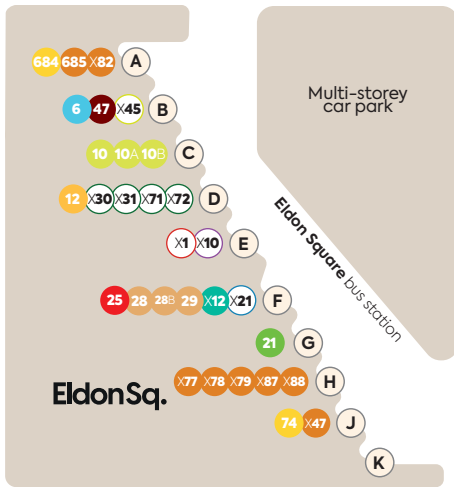

← towards
Central Station

Percy Street

towards
Barras Bridge →

where to catch your bus in Newcastle

route	destination	stand
6	Stanley & Lanchester	B
10 10A 10B	Ryton & the Tyne Valley	C
12	Blaydon & Winlaton	D
21	Chester-le-Street & Durham Newcastle	G
25	Wrekenton & Chester-le-Street Winlaton	F
28 28B 29	Birtley & Chester-le-Street Kibblesworth & Chester-le-Street	F F
43 44 45	Cramlington & Morpeth Dinnington	S S
47	Blackhall Mill & Consett	B
47	RVI & CAV Campus	X
51	Holystone & Whitley Bay	N
52 54	Cramlington Whitley Bay	W W
55	Forest Hall	X
74	Matfen & Hexham	J
131	Otterburn & Jedburgh	Q
306 308	Tynemouth & Whitley Bay Whitley Bay & Blyth	L L
307 309	Hadrian Park & North Shields Whitley Bay & Blyth	M M
684	Hexham	A
685	Hexham & Carlisle	A
808	Belsay & Otterburn	X
Q3	Jesmond & Great Park	R
X1	Washington & Peterlee	E
X7 X8 X9	Blyth	V
X10	Dalton Park, Peterlee, Stockton & Middlesbrough	E

where to catch your bus in Newcastle

route	destination	stand
X10 X11	Cramlington & Blyth	U
X12	Durham & Middlesbrough	F
X14 X15 X18	Morpeth & Thropton Morpeth, Alnwick & Berwick	Q Q
X20	Ashington & Alnwick	N
X21	Durham & Bishop Auckland	F
X21 X22	Ashington	P
X30 X31	Sunniside & Stanley	D
X30	Blyth	U
X39	Cobalt	M
X45	Rowlands Gill & Consett	B
X46	Brunton Park	T
X47	Kingston Park	J
X71 X72	Sunniside & Consett Sunniside & Stanley	D D
X77 X78 X79	Darras Hall & Ponteland	H
X82	Throckley	A
X87 X88	Newbiggin Hall	H