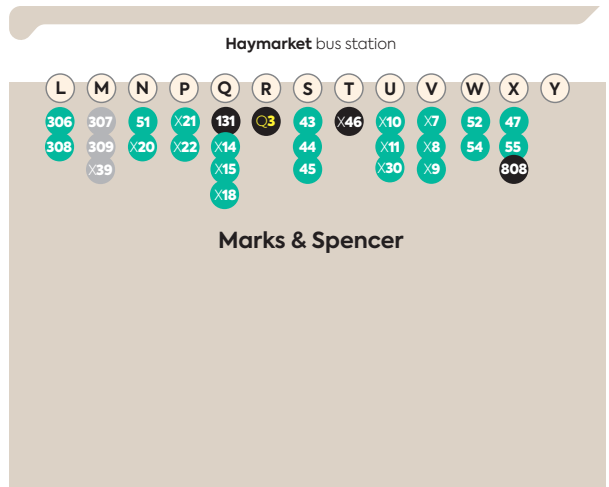

← towards
Central Station

Percy Street

towards
Barras Bridge →

where to catch your bus in Newcastle

route	destination	stand
6	Stanley & Lanchester	B
10 10A 10B	Ryton & the Tyne Valley	C
12	Blaydon & Winlaton	D
21	Chester-le-Street & Durham Newcastle	G
25	Wrekenton & Chester-le-Street Winlaton	F
28 28B 29	Birtley & Chester-le-Street Kibblesworth & Chester-le-Street	F F
43 44 45	Cramlington & Morpeth Dinnington	S S
47	Blackhall Mill & Consett	B
47	RVI & CAV Campus	X
51	Holystone & Whitley Bay	N
52 54	Cramlington Whitley Bay	W W
55	Forest Hall	X
74	Matfen & Hexham	J
131	Otterburn & Jedburgh	Q
306 308	Tynemouth & Whitley Bay Whitley Bay & Blyth	L L
307 309	Hadrian Park & North Shields Whitley Bay & Blyth	M M
684	Hexham	A
685	Hexham & Carlisle	A
808	Belsay & Otterburn	X
Q3	Jesmond & Great Park	R
X1	Washington & Peterlee	E
X7 X8 X9	Blyth	V
X10	Dalton Park, Peterlee, Stockton & Middlesbrough	E

where to catch your bus in Newcastle

route	destination	stand
X10 X11	Cramlington & Blyth	U
X12	Durham & Middlesbrough	F
X14 X15 X18	Morpeth & Thropton Morpeth, Alnwick & Berwick	Q Q
X20	Ashington & Alnwick	N
X21	Durham & Bishop Auckland	F
X21 X22	Ashington	P
X30 X31	Sunniside & Stanley	D
X30	Blyth	U
X39	Cobalt	M
X45	Rowlands Gill & Consett	B
X46	Brunton Park	T
X47	Kingston Park	J
X71 X72	Sunniside & Consett Sunniside & Stanley	D D
X77 X78 X79	Darras Hall & Ponteland	H
X82	Throckley	A
X87 X88	Newbiggin Hall	H