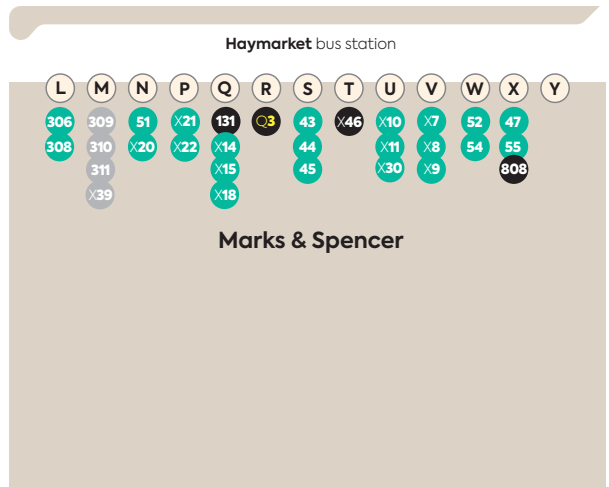

← towards  
Central Station

Percy Street

towards  
Barras Bridge →

where to catch your bus in Newcastle			where to catch your bus in Newcastle		
route	destination	stand	route	destination	stand
6	Stanley & Lanchester	B	X10 X11	Cramlington & Blyth	U
10 10A 10B	Ryton & the Tyne Valley	C	X12	Durham & Middlesbrough	F
12	Blaydon & Winlaton	D	X14 X15 X18	Morpeth & Thropton Morpeth, Alnwick & Berwick	Q Q
21	Chester-le-Street & Durham Newcastle	G	X20	Ashington & Alnwick	N
25	Wrekenton & Chester-le-Street Winlaton	F	X21	Durham & Bishop Auckland	F
28 28B 29	Birtley & Chester-le-Street Kibblesworth & Chester-le-Street	F F	X21 X22	Ashington	P
43 44 45	Cramlington & Morpeth Dinnington	S S	X30 X31	Sunniside & Stanley	D
47	Blackhall Mill & Consett	B	X30	Blyth	U
47	RVI & CAV Campus	X	X39	Cobalt	M
51	Holystone & Whitley Bay	N	X45	Rowlands Gill & Consett	B
52 54	Cramlington Whitley Bay	W W	X46	Brunton Park	T
55	Forest Hall	X	X47	Kingston Park	J
74	Matfen & Hexham	J	X71 X72	Sunniside & Consett Sunniside & Stanley	D D
131	Otterburn & Jedburgh	Q	X77 X78 X79	Darras Hall & Ponteland	H
306 308	Tynemouth & Whitley Bay Whitley Bay & Blyth	L L	X82	Throckley	A
309 310 311	Whitley Bay & Blyth North Shields Hadrian Park	M M M	X87 X88	Newbiggin Hall	H
684	Hexham	A			
685	Hexham & Carlisle	A			
808	Belsay & Otterburn	X			
Q3	Jesmond & Great Park	R			
X1	Washington & Peterlee	E			
X7 X8 X9	Blyth	V			
X10	Dalton Park, Peterlee, Stockton & Middlesbrough	E			