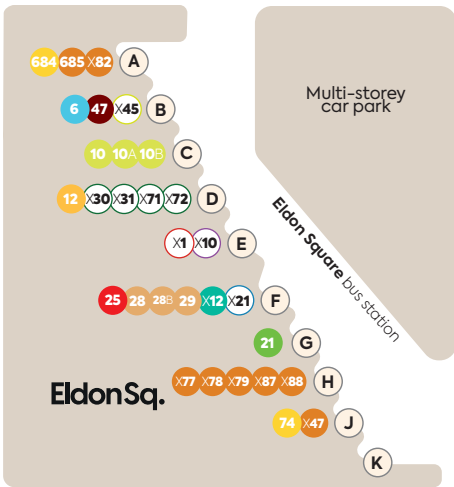

← towards  
Central Station

Percy Street

towards  
Barras Bridge →

where to catch your bus in Newcastle			where to catch your bus in Newcastle		
route	destination	stand	route	destination	stand
6	Stanley & Lanchester	B	X10 X11	Cramlington & Blyth	U
10 10A 10B	Ryton & the Tyne Valley	C	X12	Durham & Middlesbrough	F
12	Blaydon & Winlaton	D	X14 X15 X18	Morpeth & Thropton Morpeth, Alnwick & Berwick	Q Q
21	Chester-le-Street & Durham Newcastle	G	X20	Ashington & Alnwick	N
25	Wrekenton & Chester-le-Street Winlaton	F	X21	Durham & Bishop Auckland	F
28 28B 29	Birtley & Chester-le-Street Kibblesworth & Chester-le-Street	F F	X21 X22	Ashington	P
43 44 45	Cramlington & Morpeth Dinnington	S S	X30 X31	Sunniside & Stanley	D
47	Blackhall Mill & Consett	B	X30	Blyth	U
47	RVI & CAV Campus	X	X39	Cobalt	M
51	Holystone & Whitley Bay	N	X45	Rowlands Gill & Consett	B
52 54	Cramlington Whitley Bay	W W	X46	Brunton Park	T
55	Forest Hall	X	X47	Kingston Park	J
74	Matfen & Hexham	J	X71 X72	Sunniside & Consett Sunniside & Stanley	D D
131	Otterburn & Jedburgh	Q	X77 X78 X79	Darras Hall & Ponteland	H
306 308	Tynemouth & Whitley Bay Whitley Bay & Blyth	L L	X82	Throckley	A
309 310 311	Whitley Bay & Blyth North Shields Hadrian Park	M M M	X87 X88	Newbiggin Hall	H
684	Hexham	A			
685	Hexham & Carlisle	A			
808	Belsay & Otterburn	X			
Q3	Jesmond & Great Park	R			
X1	Washington & Peterlee	E			
X7 X8 X9	Blyth	V			
X10	Dalton Park, Peterlee, Stockton & Middlesbrough	E			