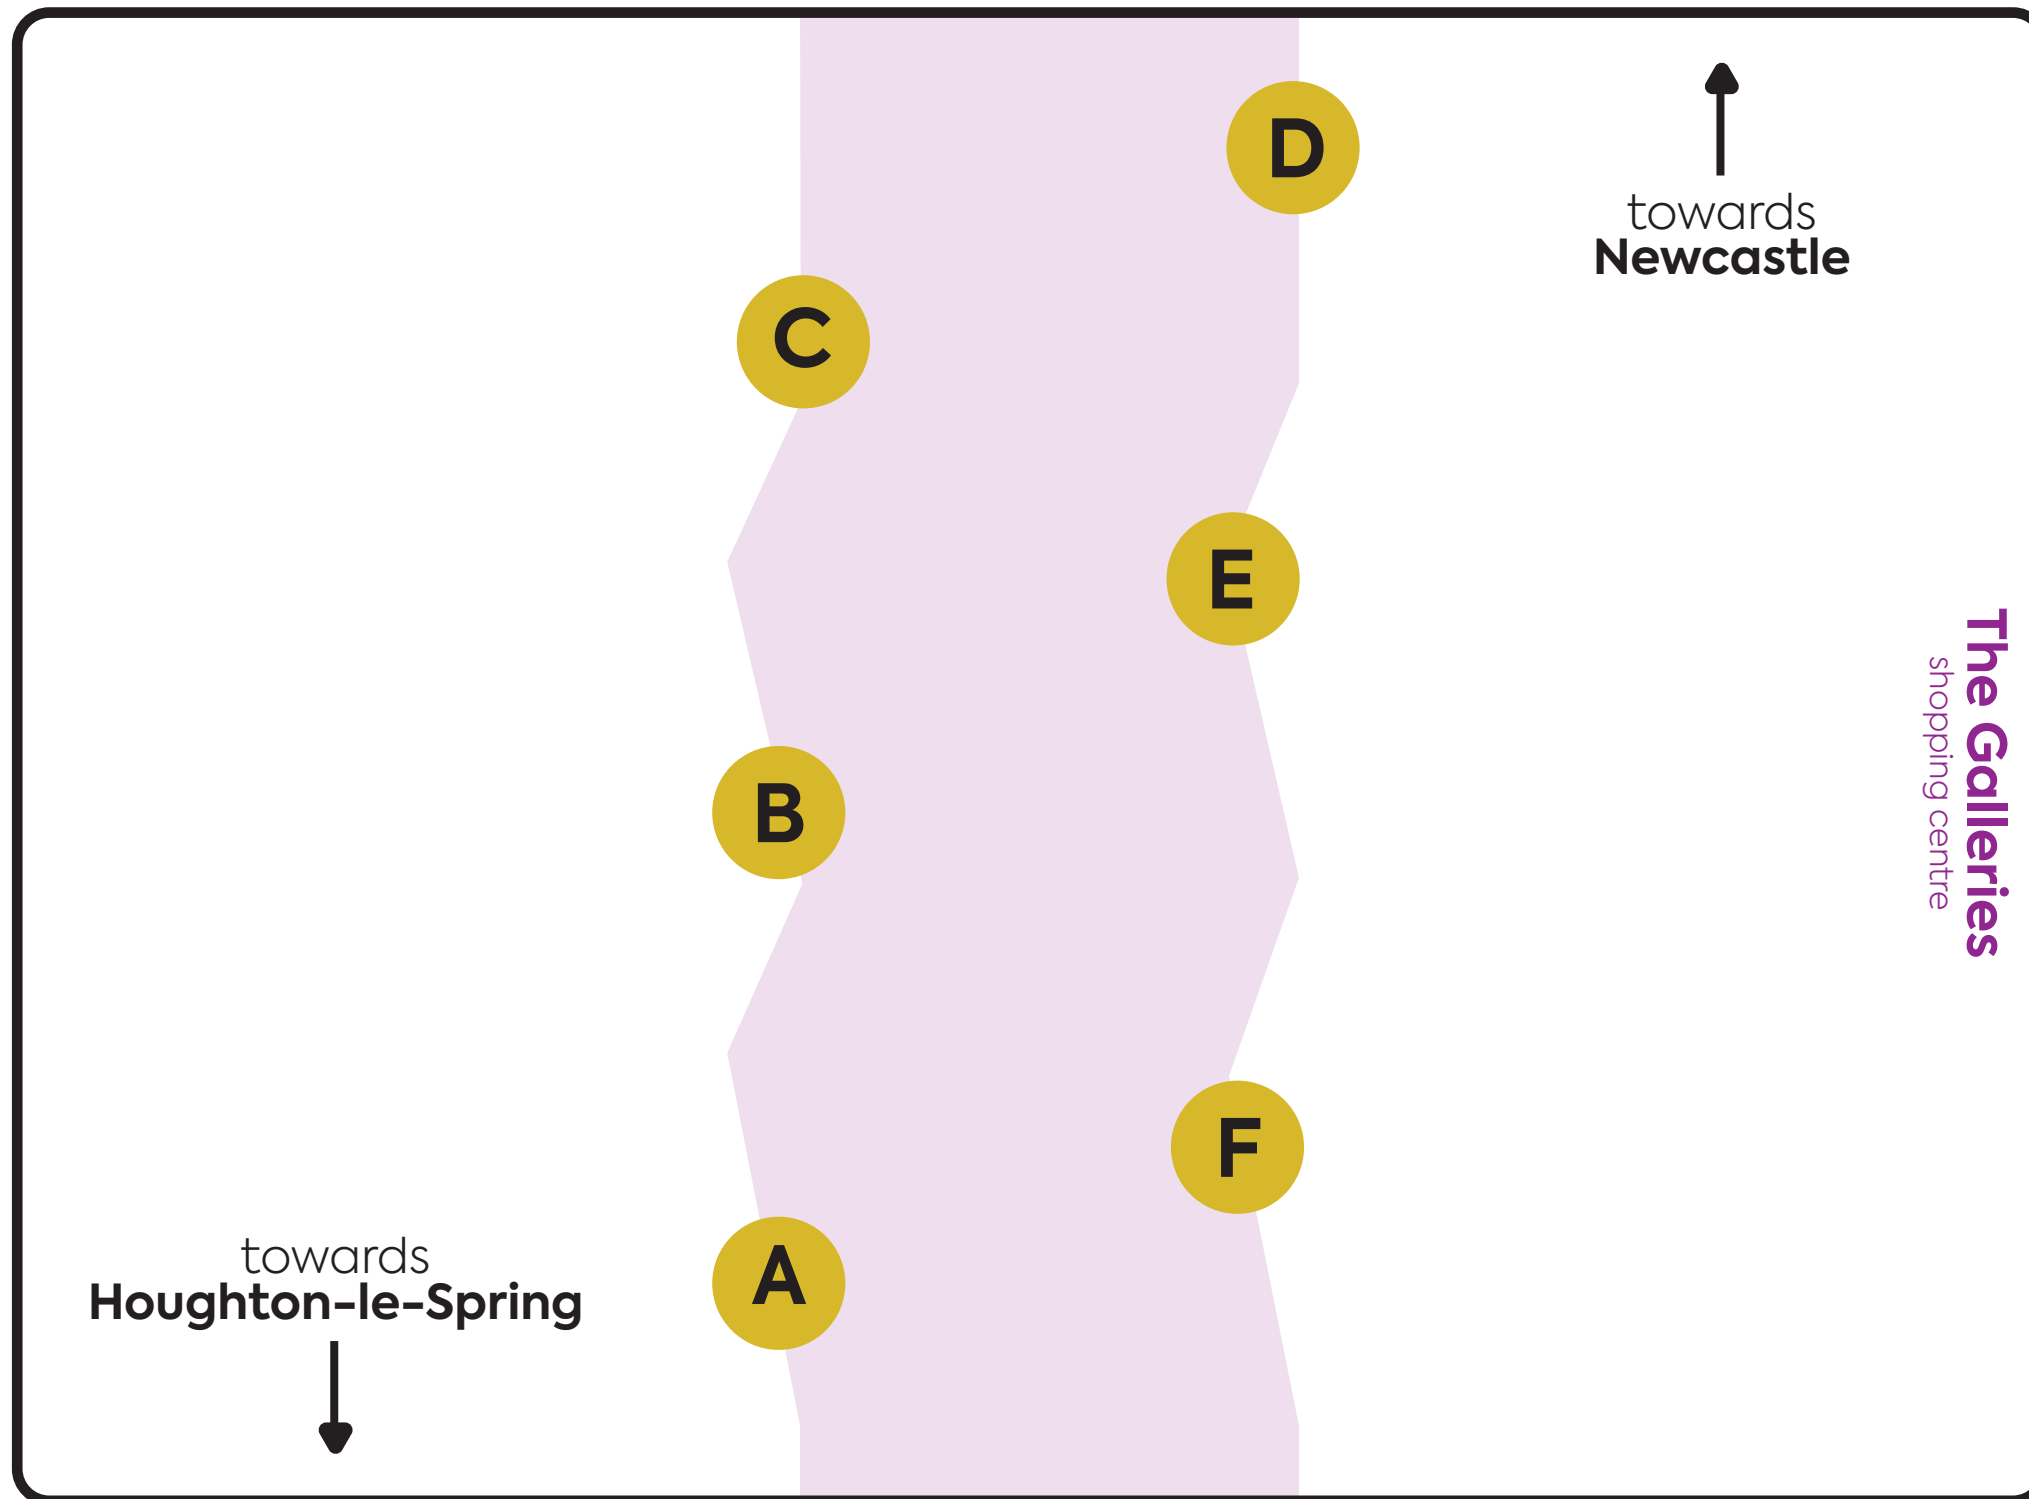

bus station departures in Washington

from 24 July 2022

buses from Washington Galleries

A	4 ED2 X1 X1A	to Fatfield & Houghton-le-Spring to Houghton-le-Spring & Peterlee College to Easington Lane, Dalton Park or Peterlee to Picktree
B	2 2A 39B 84 939	to Lambton, Harraton, Sunderland & Silksworth to Biddick, Fatfield, Sunderland & Silksworth to Biddick Woods, Doxford Park & Sunderland Oxclose, Blackfell & Concord to Team Valley
C	8 50 81 & 82 82A 83A	to Chester-le-Street & Stanley to Chester-le-Street & Durham to Barley Mow, Birtley , Wrekenton & Gateshead to Barley Mow & Birtley to Rickleton & Chester-le-Street
D	4 ED2 X1 & X1A	to Concord, Amazon & Heworth to Concord & Blackfell to Gateshead & Newcastle
E	8 8A 50 960	to Waterview Park, Teal Farm & Sunderland to Waterview Park & Sunderland to Nissan, Boldon & South Shields to Hebburn, Jarrow, Westoe & South Shields
F	81 82 & 82A 83 85 939 960	to Teal Farm, Waterview Park & Sunderland to Barmston Court to Teal Farm & Waterview Park to Biddick, Barmston & Concord to Concord, Waterview Park & Sunderland to Waterview Park

for timetable information visit:

If a service is shown in black it is operated by us,
services in green are Arriva, red are Stagecoach
grey are A-Line Coaches and gold are JH Coaches