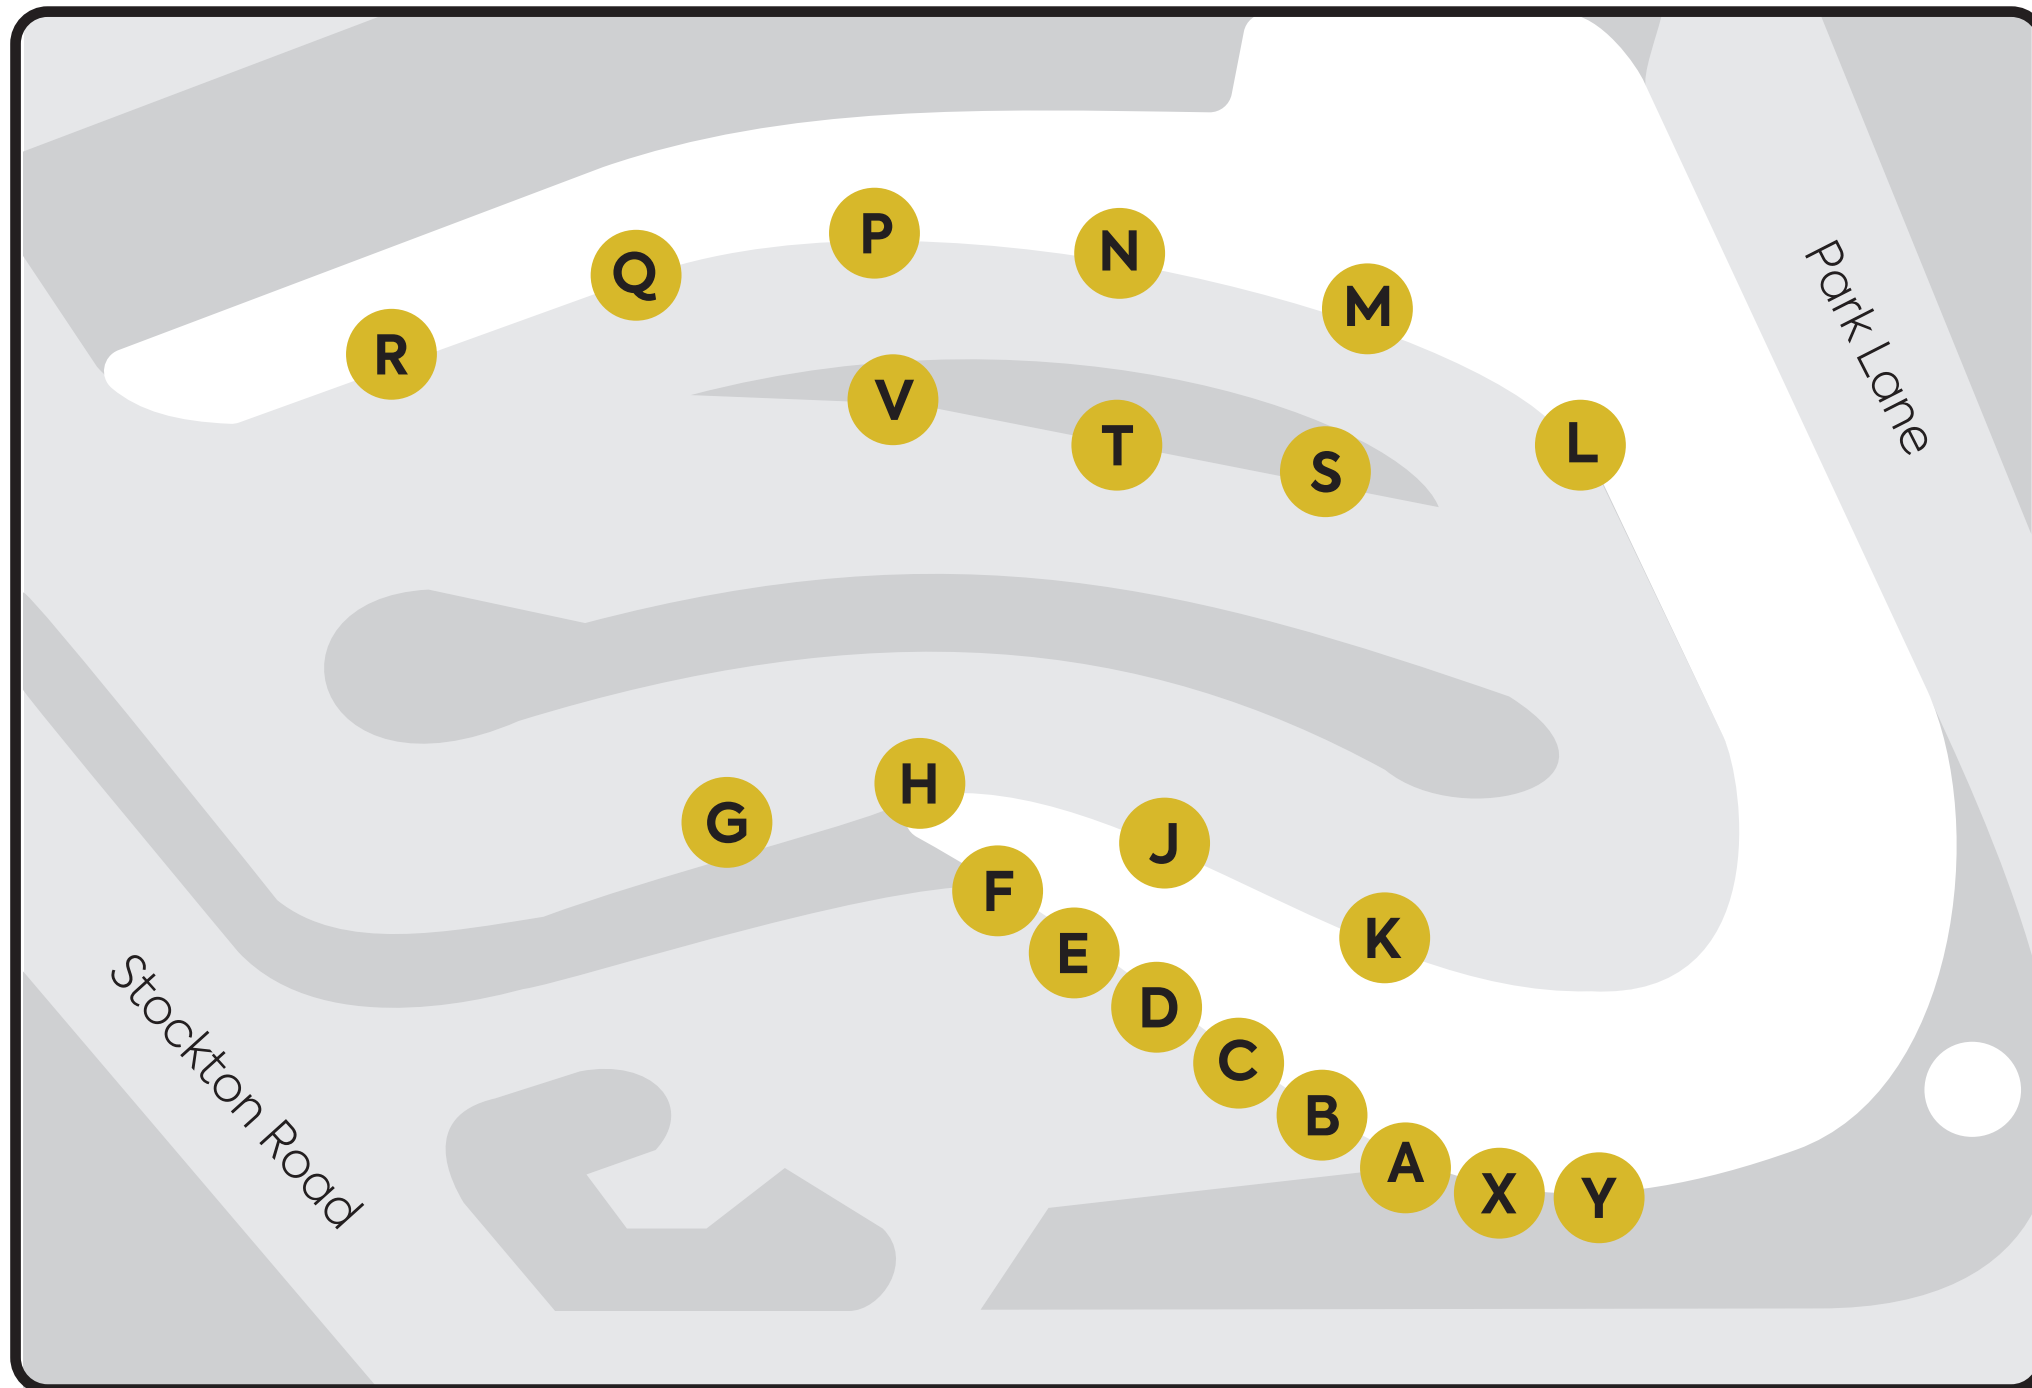

# bus station departures in Sunderland

from 24 July 2022

If a service is shown in black it is operated by us, services in red are Stagecoach and blue are Arriva.

for timetable information visit:

## buses from Park Lane Interchange

<b>A</b>	X6	to Dalton Park & <b>Peterlee</b>
<b>B</b>	22 23	to Dalton Park, Peterlee & <b>Durham</b> to Dalton Park, Peterlee & <b>Hartlepool</b>
<b>C</b>	61 61A	to Dalton Park, Murton & <b>Peterlee</b> to Dalton Park & <b>Murton</b>
<b>D</b>	60	to Grangetown, Seaham & <b>Parkside</b>
<b>E</b>	20	to <b>Holmeside</b>
<b>F</b>	9	to Fulwell, Boldon & <b>Jarrow</b>
<b>G</b>	700 702	to St Peter's, National Glass Centre & <b>Roker</b> to <b>St Peter's</b> & National Glass Centre
<b>H</b>	700 702	to City Campus & <b>Royal Hospital</b> to City Campus & <b>Royal Hospital</b>
<b>J</b>	2 & 2A 39A & 39B	to Hastings Hill, Fatfield & <b>Washington</b> to <b>Pennywell</b> (evenings only)
<b>K</b>	8 & 8A 78	to Washington, Chester-le-Street & <b>Stanley</b> to Chester-le-Street, Stanley & <b>Consett</b>
<b>L</b>	20 X20	to Houghton-le-Spring, The Raintons & <b>Durham</b> to Durham, Arnison Centre & <b>Langley Park</b>
<b>M</b>	35 & 35A	to Houghton-le-Spring & <b>Low Moorsley</b>
<b>N</b>	X1	to <b>Doxford Park</b>
<b>P</b>	35 & 35A 135 136	to Southwick, Castletown & <b>Boldon</b> to Downhill, <b>Hylton Castle</b> & Castletown to Castletown, <b>Hylton Castle</b> & Downhill
<b>Q</b>	24	to Fulwell, Harton Nook & <b>South Shields</b>
<b>S</b>	939	to Southwick, Concord, Washington & <b>Team Valley</b>
<b>T</b>	56	to Concord, Wrekenton & <b>Newcastle</b>
<b>X Y</b>		<b>Coach services</b>