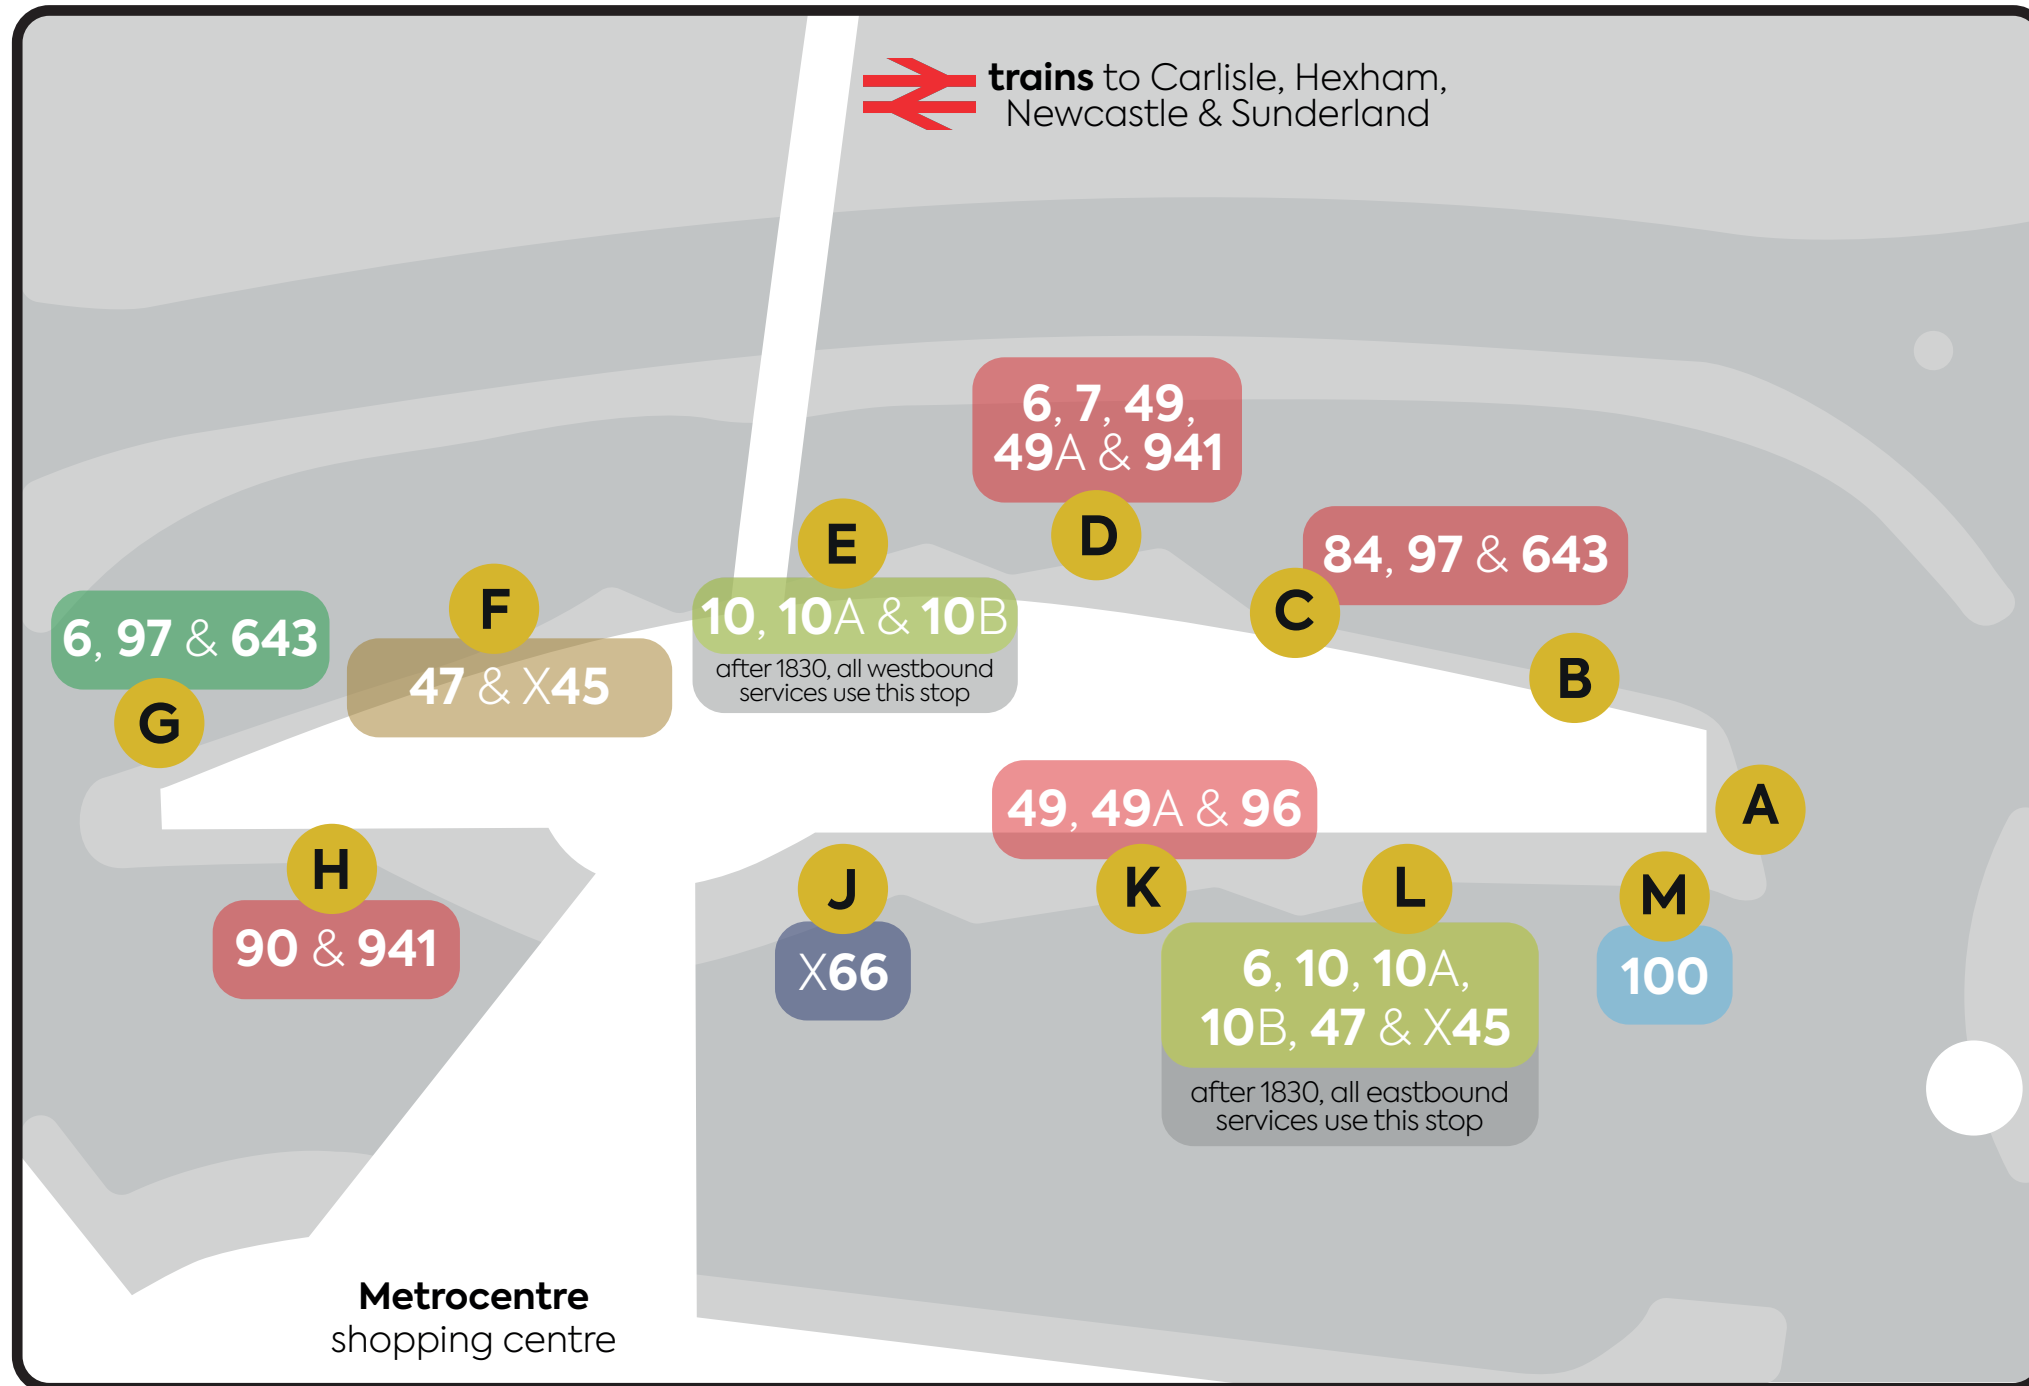

# bus station departures at Metrocentre

from 24 July 2022

If a service is shown in black it is operated by us, services in red are Stagecoach, orange are Weardale and grey are Gateshead Central.

for timetable information visit:

## buses from Metrocentre Interchange

<b>A B</b>	no services currently use these stands and are for set down only
<b>C</b>	84, 97 & 643 to Scotswood, Benwell & Newcastle to Metrocentre ASDA
<b>D</b>	6, 7, 49, 49A, 941 to Westerhope, Kingston Park & Freeman Hospital to Westerhope, Gosforth & Freeman Hospital to Swalwell, Blaydon & Winlaton to Swalwell & Winlaton to Lemington, Denton Burn & General Hospital
<b>E</b>	10, 10A, 10B to Blaydon, Crawcrook, Prudhoe & Hexham to Blaydon, Crawcrook & Rockwood Hill to Blaydon, Crawcrook & Prudhoe
<b>F</b>	47, X45 to Blackhall Mill, Consett & Shotley Bridge to Rowlands Gill, Ebchester & Consett
<b>G</b>	6, 97, 643 to Sunniside, Burnopfield, Stanley & Lanchester to Whickham, Lobley Hill, Team Valley & Newcastle to Whickham & Sunniside
<b>H</b>	90, 941 to Dunston & Team Valley to Team Valley
<b>J</b>	X66 to Gateshead
<b>K</b>	49 & 49A, 96 to Dunston & Gateshead to Dunston, Lobley Hill & Gateshead
<b>L</b>	6, 10, 10A & 10B, 47 & X45 to Team Street & Newcastle to Team Street & Newcastle to Newcastle non-stop to Central Station
<b>M</b>	100 to Newcastle non-stop to Blakett Street

after 1830, all services from stands C-G depart from stand E

all services from stands J-M depart from stand K