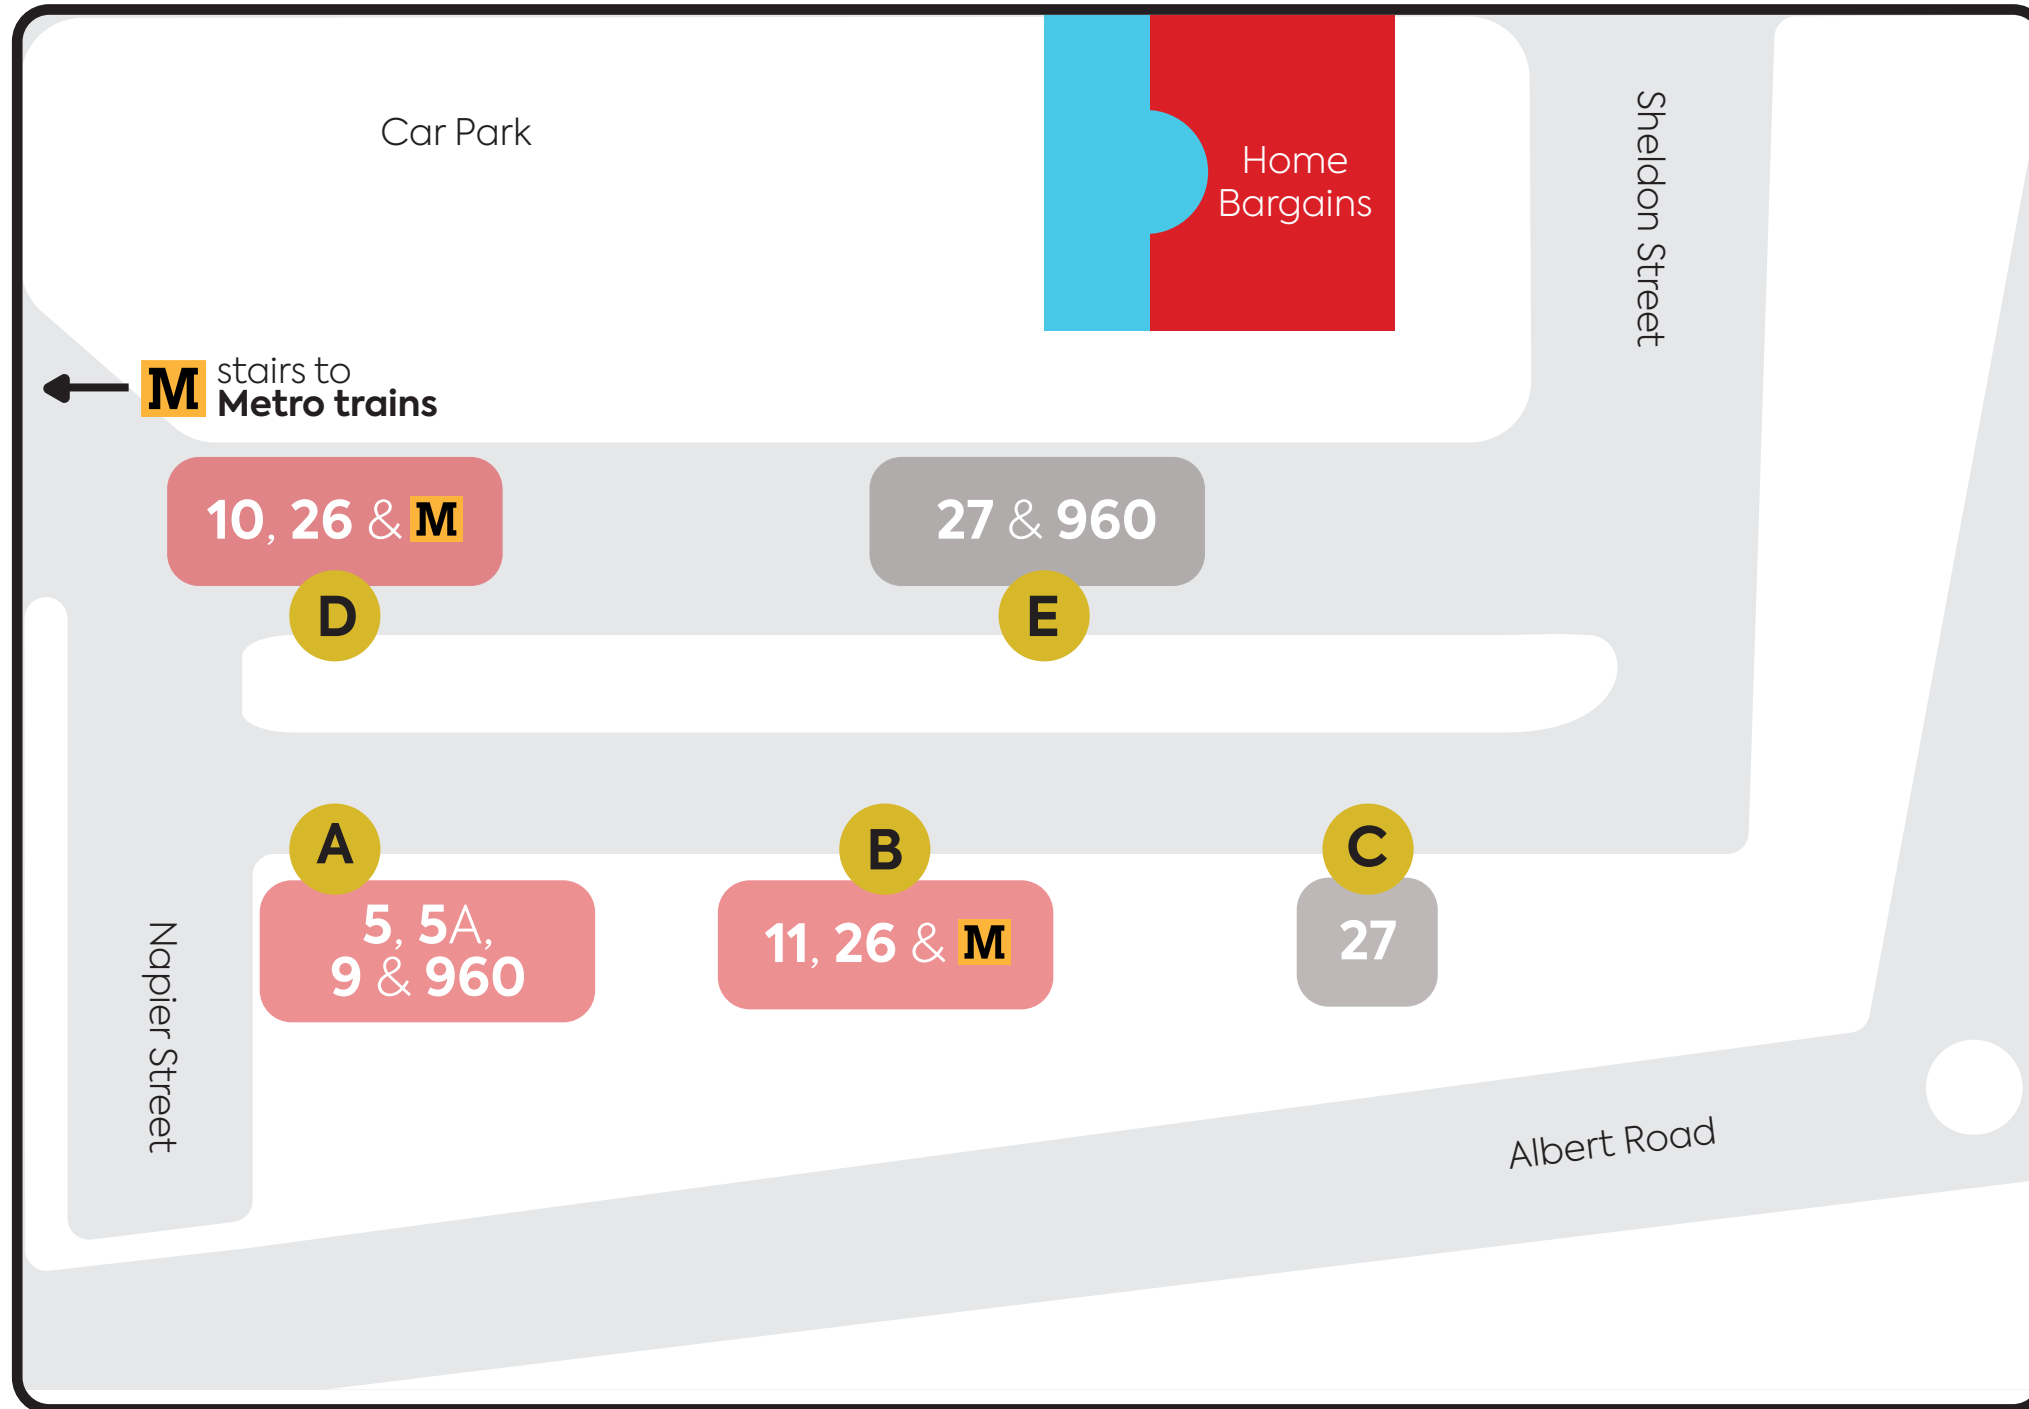

bus station departures in Jarrow

from 24 July 2022

buses from Jarrow bus station

| | | |
|----------|---|--|
| A | 5 & 5A 9 960 | to Fellgate, Boldon & South Shields to Boldon, Fulwell & Sunderland to Marsden, Westoe & South Shields |
| B | 11 26 900 | to Primrose, Harton Nook & South Shields to York Avenue, South Leam & South Shields Metro Replacement towards South Shields |
| C | 27 | to Tyne Dock & South Shields |
| D | 10 26 900 | to North Shields to Hebburn & Lukes Lane Metro Replacement towards Newcastle |
| E | 27 960 | to Hebburn, Heworth & Newcastle to Hebburn, Washington & Waterview Park |

If a service is shown in black it is operated by us,
services in red are Stagecoach
and grey are A-Line Coaches.

for timetable information visit: