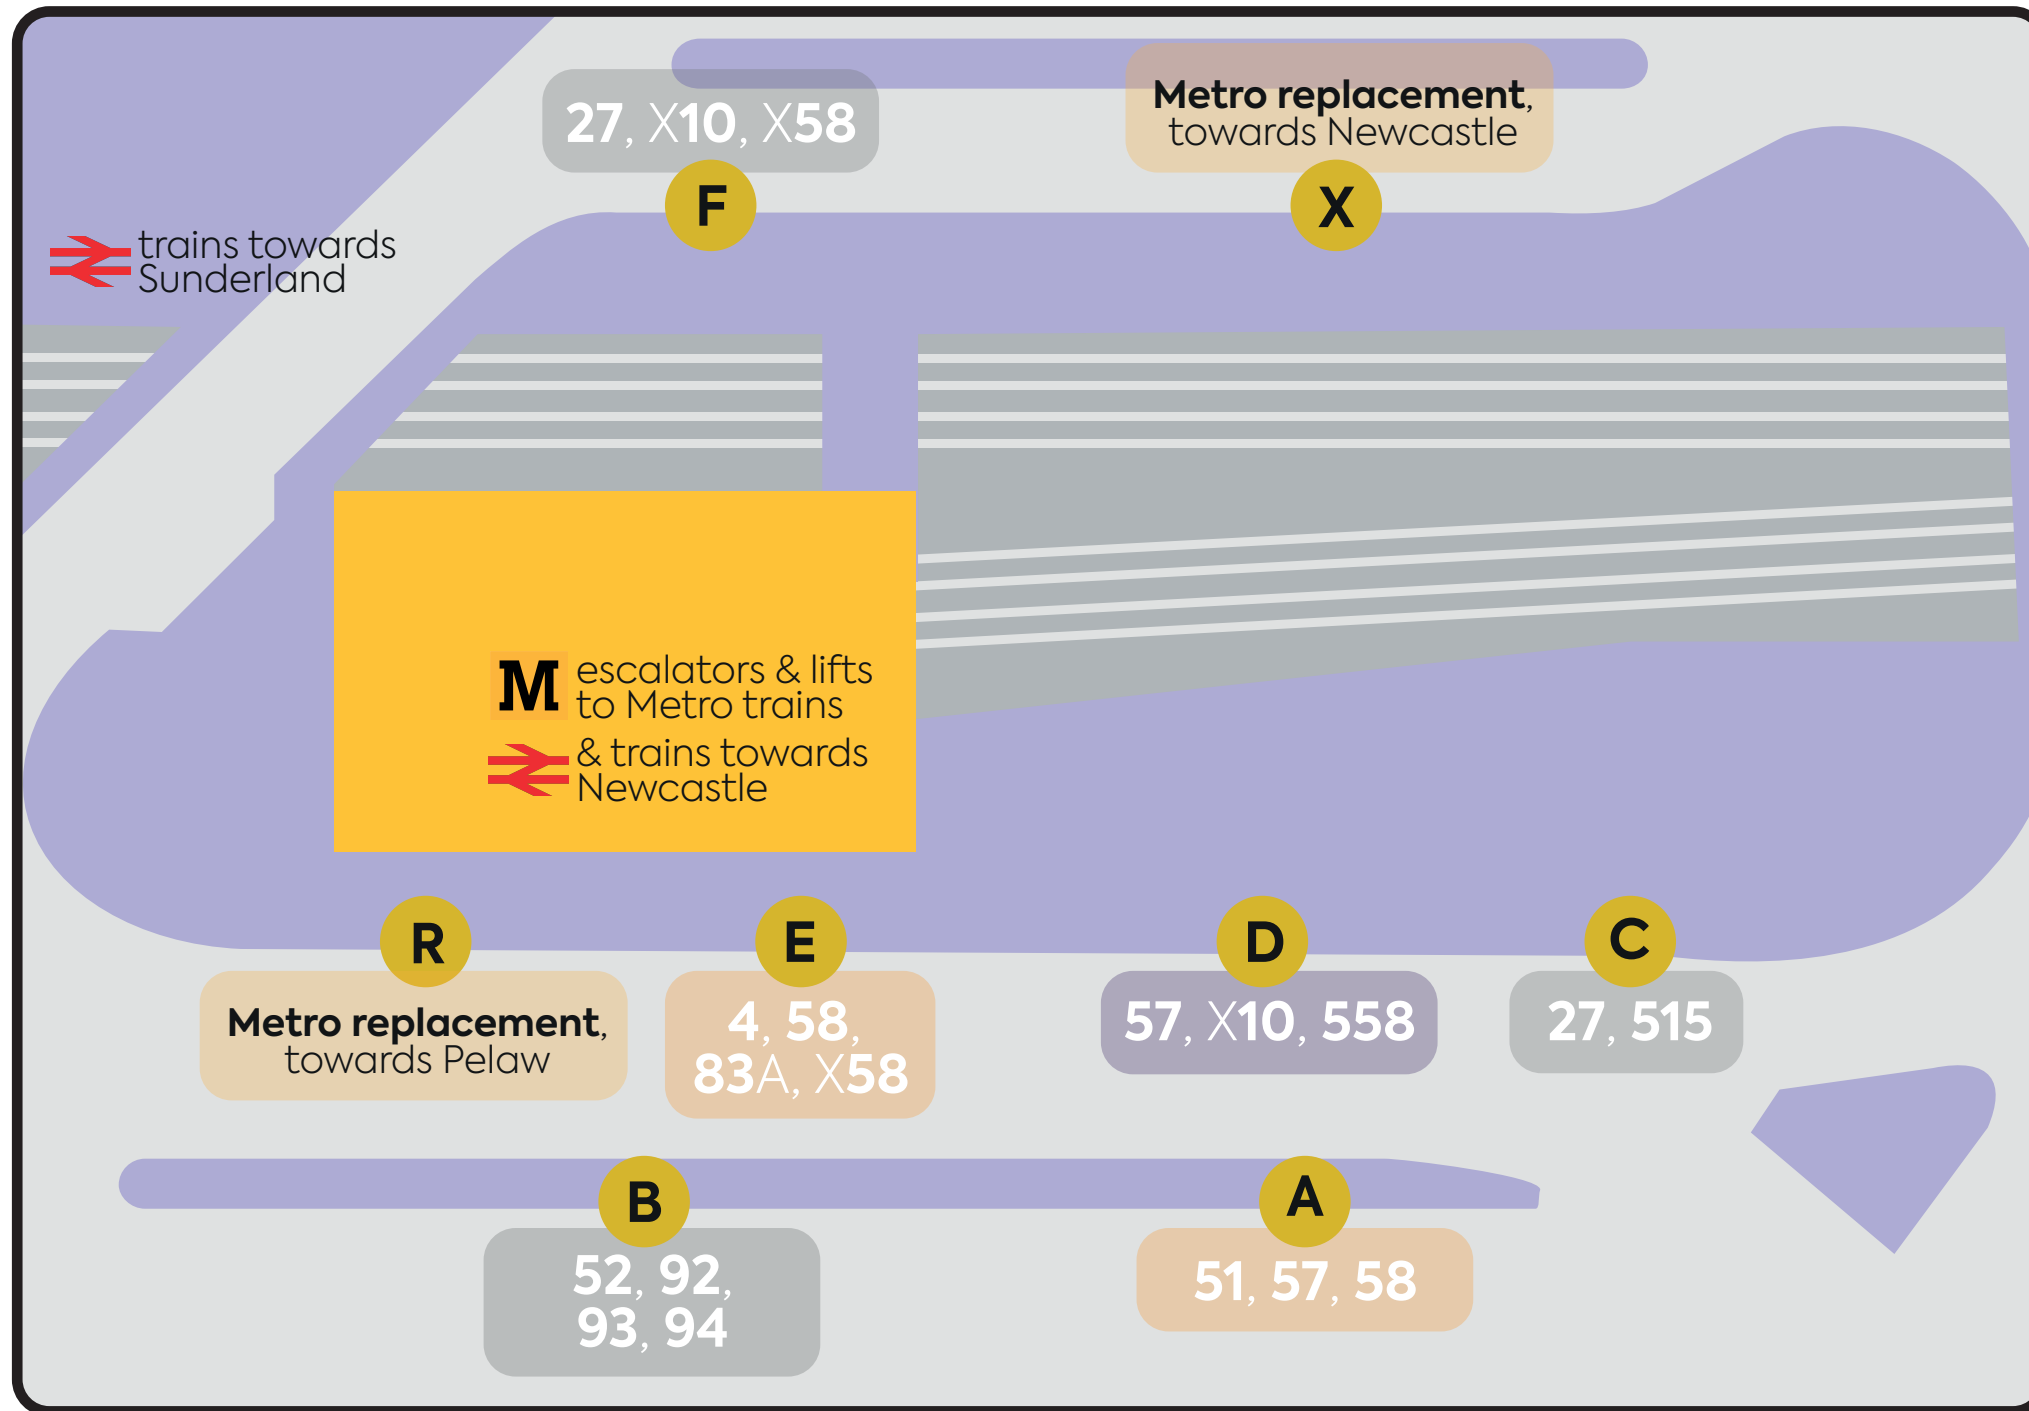

bus station departures in Heworth

from 24 July 2022

buses from Heworth Interchange

- A** 51, 57, 58
to Leam Lane, Wrekenton & **Gateshead**
to Leam Lane, Beacon Lough & **Newcastle**
to Leam Lane, Felling & **Newcastle**
- B** 52, 92, 93, 94
to Felling, Deckham & **Newcastle**
to Wrekenton, Allerdene & **Team Valley**
to QE Hospital, Team Valley & **Gateshead**
to Old Fold, Saltmeadows & **Gateshead**
- C** 27, 515
to Hebburn, Jarrow & **South Shields**
to Pelaw, Bill Quay & **Hebburn**
- D** 57, X10, 558
to **Wardley**
to Dalton Park, Peterlee & **Middlesbrough**
to Fellgate, Boldon, Whitburn & **Seaburn**
- E** 4, 83A, 58 & X58
to Follingsby Park, Washington & **Houghton-le-Sp**
to Concord, Washington & **Chester-le-Street**
to **Follingsby Park Amazon**
- F** 27, X10 & X58
to Gateshead & **Newcastle**
to Gateshead & **Newcastle limited stop**
- R** Metro Replacement buses towards **Sunderland, South Hylton & South Shields**
- X** Metro Replacement buses towards **Newcastle, Airport & Whitley Bay**

for timetable information visit:

If a service is shown in black it is operated by us, services in red are Gateshead Central.