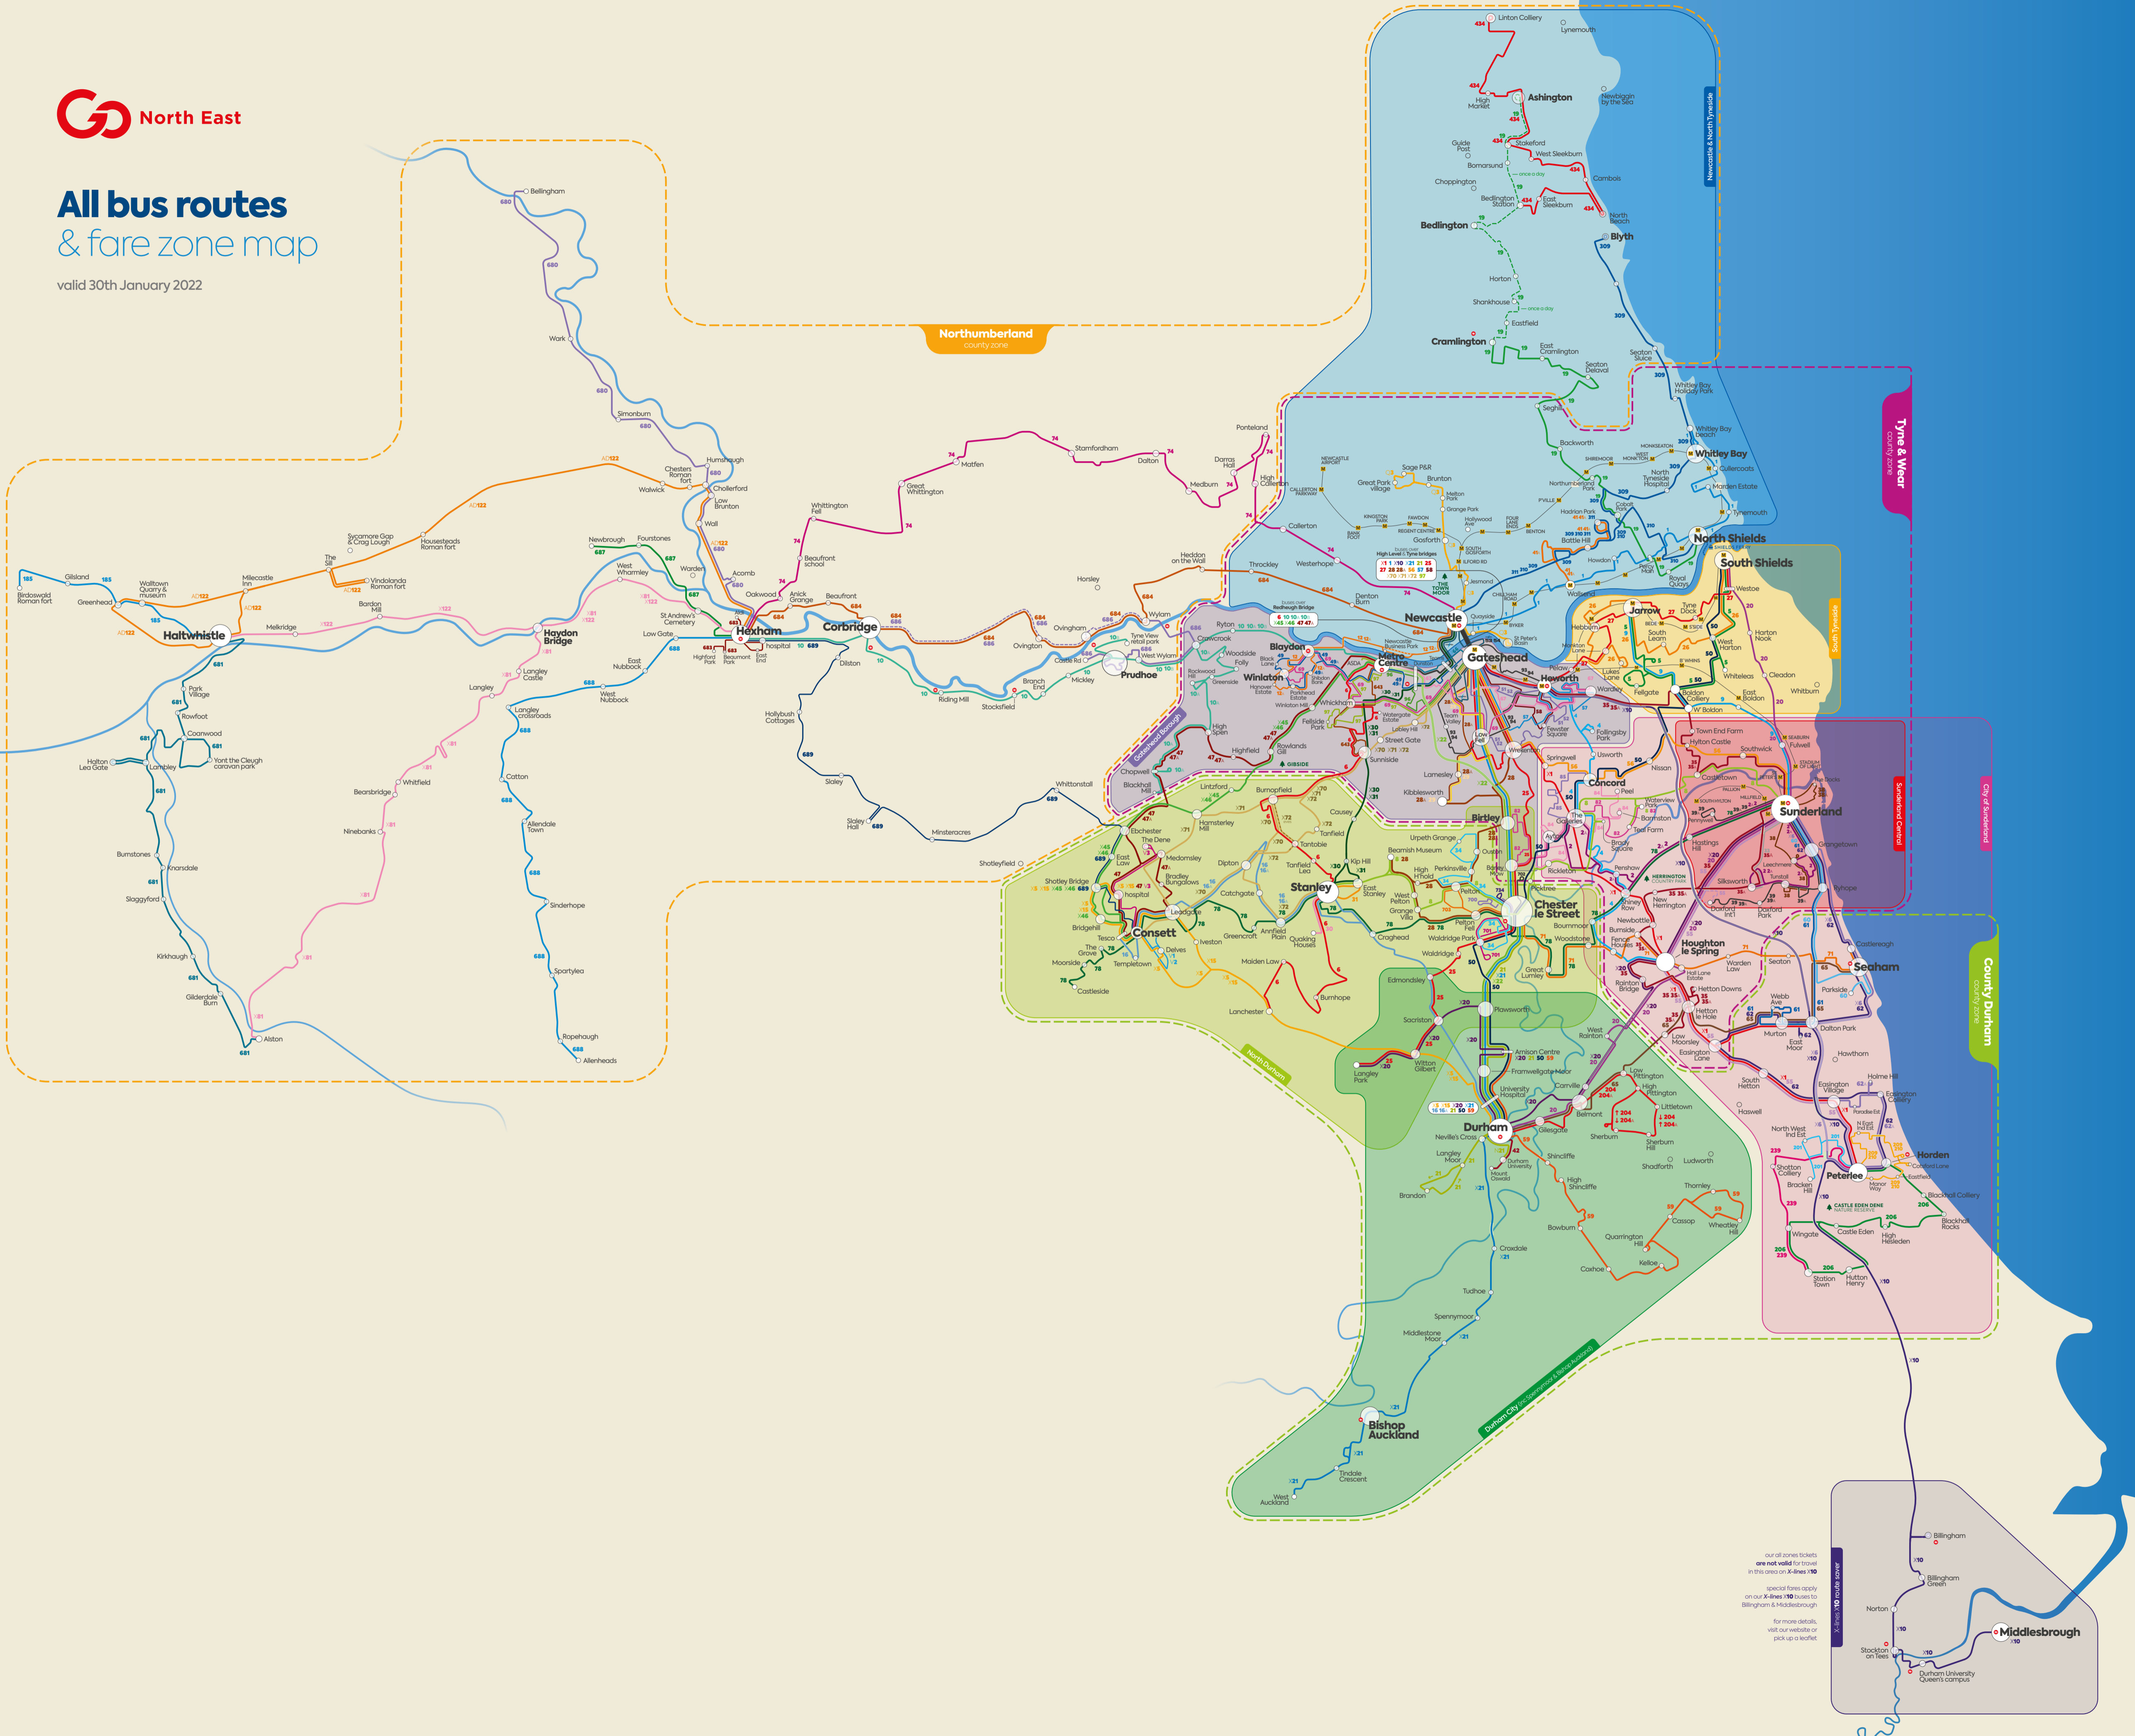

All bus routes & fare zone map

valid 30th January 2022

our all zones tickets are not valid for travel in this area on X-Buses 110

special fares apply on our X-Buses 110 buses to Billingham & Middlesbrough

for more details, visit our website or pick up a leaflet