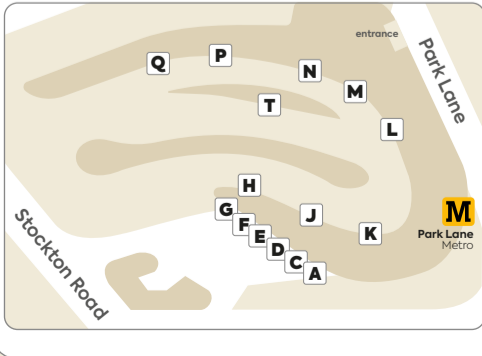

local buses around Sunderland

35 35A
to Boldon
Heworth

56
to Nissan
Concord
Gateshead
Newcastle

8 8A
to Washington
Chester-le-St
Beamish
Stanley

2 2A
to Shiny Row
Fatfield
Washington

78
to Shiny Row
Chester-le-Street
Stanley
Consett

35 35A
to Houghton-le-Spring
Hetton-le-Hole
Low Moorsley

20
to Houghton-le-Spring
East & West Rainton
Durham

X20
to Houghton-le-Spring
Durham
Langley Park

55
to Houghton-le-Spring
Peterlee

9
to Boldon
Jarrow

20
to Cleadon
Harton Nook
South Shields

PARK LANE INTERCHANGE

- A** X6 Seaham & Peterlee
- B** 62 Seaham & Peterlee
- C** 60 Seaham & Parkside
- D** 61 Dalton Park & Murton
- E** 38 Hollycarrside & Tunstall
- F** 9 Jarrow & Hebburn
- G** 700 Hospital & City Campus
- H** 700 University & Roker
- J** 2 2A Peshaw & Washington
- K** 8 Chester-le-Street & Stanley Stanley & Consett
- L** 20 Durham
- M** 35 Low Moorsley Durham & Langley Park
- N** 55 Peterlee & Hutton Henry
- P** 35 Town End Farm
- Q** 20 South Shields
- T** 56 Newcastle

60
to New Seaham
Seaham
Parkside

61
to New Seaham
Dalton Park
Murton

62 X6
to Seaham
Dalton Park
Peterlee