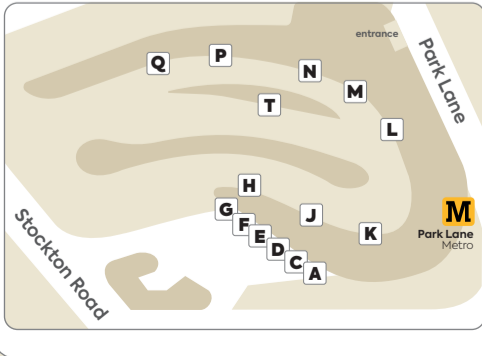

local buses around Sunderland

35 35A
to Boldon
Heworth

56
to Nissan
Concord
Gateshead
Newcastle

8 8A
to Washington
Chester-le-St
Beamish
Stanley

2 2A
to Shiney Row
Fatfield
Washington

78 78A
to Shiney Row
Chester-le-Street
Stanley
Consett

35 35A
to Houghton-le-Spring
Hetton-le-Hole
Low Moorsley

20
to Houghton-le-Spring
East & West Rainton
Durham

X20
to Houghton-le-Spring
Durham
Langley Park

55
to Houghton-le-Spring
Peterlee

9
to Boldon
Jarrow

20
to Cleadon
Harton Nook
South Shields

60
to New Seaham
Seaham
Parkside

61
to New Seaham
Dalton Park
Murton

62 X6
to Seaham
Dalton Park
Peterlee

PARK LANE INTERCHANGE

- A** X6 Seaham & Peterlee
- B** 62 Seaham & Peterlee
- C** 60 Seaham & Parkside
- D** 61 Dalton Park & Murton
- E** 38 Hollycarrside & Tunstall
- F** 9 Jarrow & Hebburn
- G** 700 Hospital & City Campus
- H** 700 University & Roker
- J** 22A Peshaw & Washington
- K** 8 Chester-le-Street & Stanley Stanley & Consett
- L** 20 Durham
- M** 35 Low Moorsley Durham & Langley Park
- N** 55 Peterlee & Hutton Henry
- P** 35 Town End Farm
- Q** 20 South Shields
- T** 56 Newcastle